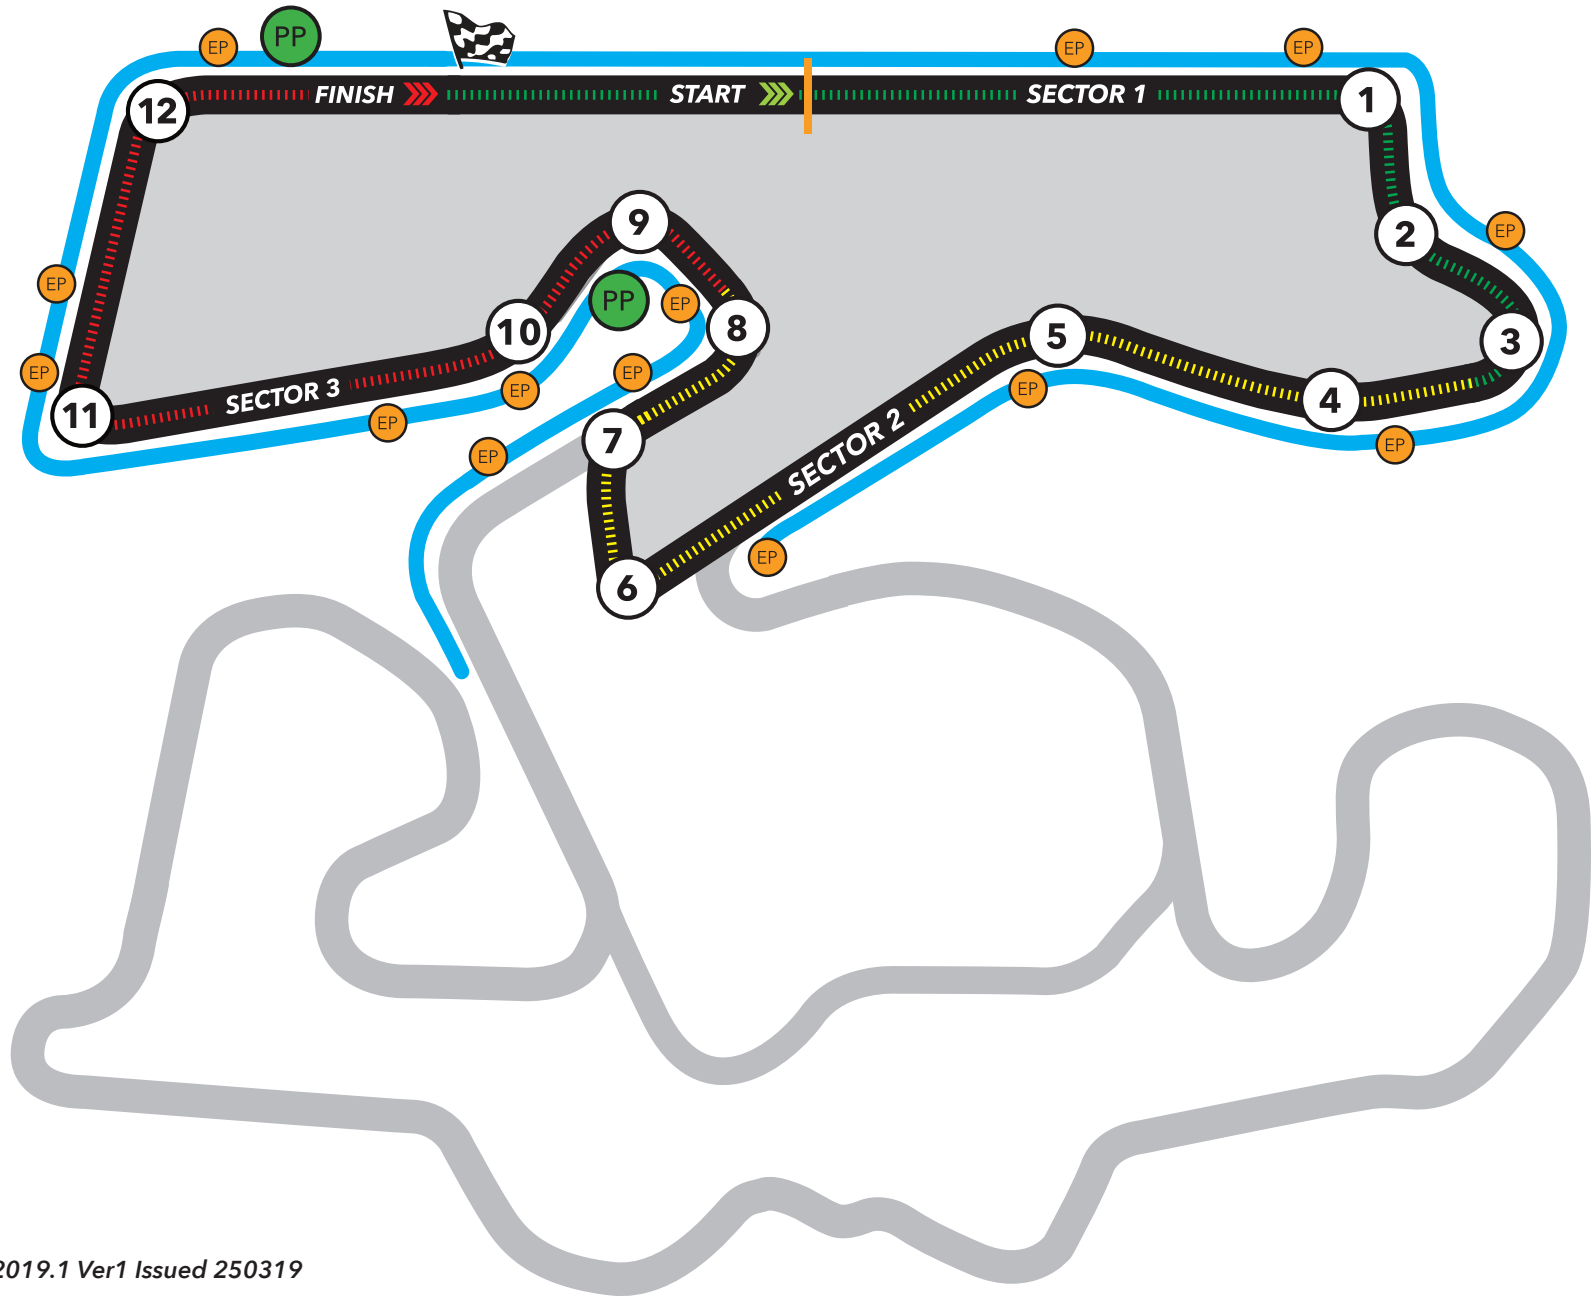

# WEST CIRCUIT 3.41KM - PARTICIPANT MAP

**2019**

**KEY**

- ① Turn Number
- ..... Sector 1
- ..... Sector 2
- ..... Sector 3
- Restricted Access Area
- Permitted Access
- PP Photographer Point
- EP Circuit Exit Points

**PHOTOGRAPHER INSTRUCTIONS:**

- Photographers must always wear an authorised photographer's hi visibility vest at all times whilst taking photos. These vest must not be Red or Yellow in colour.
- Photographers access to pit lane and/or signalling wall is at the discretion of the Organisers.
- The Photographer Points indicate where the debris fence has been modified to assist Photographers.
- Circuit Exit Points, available to assist Photographers, but in an emergency situation to keep clear all times.