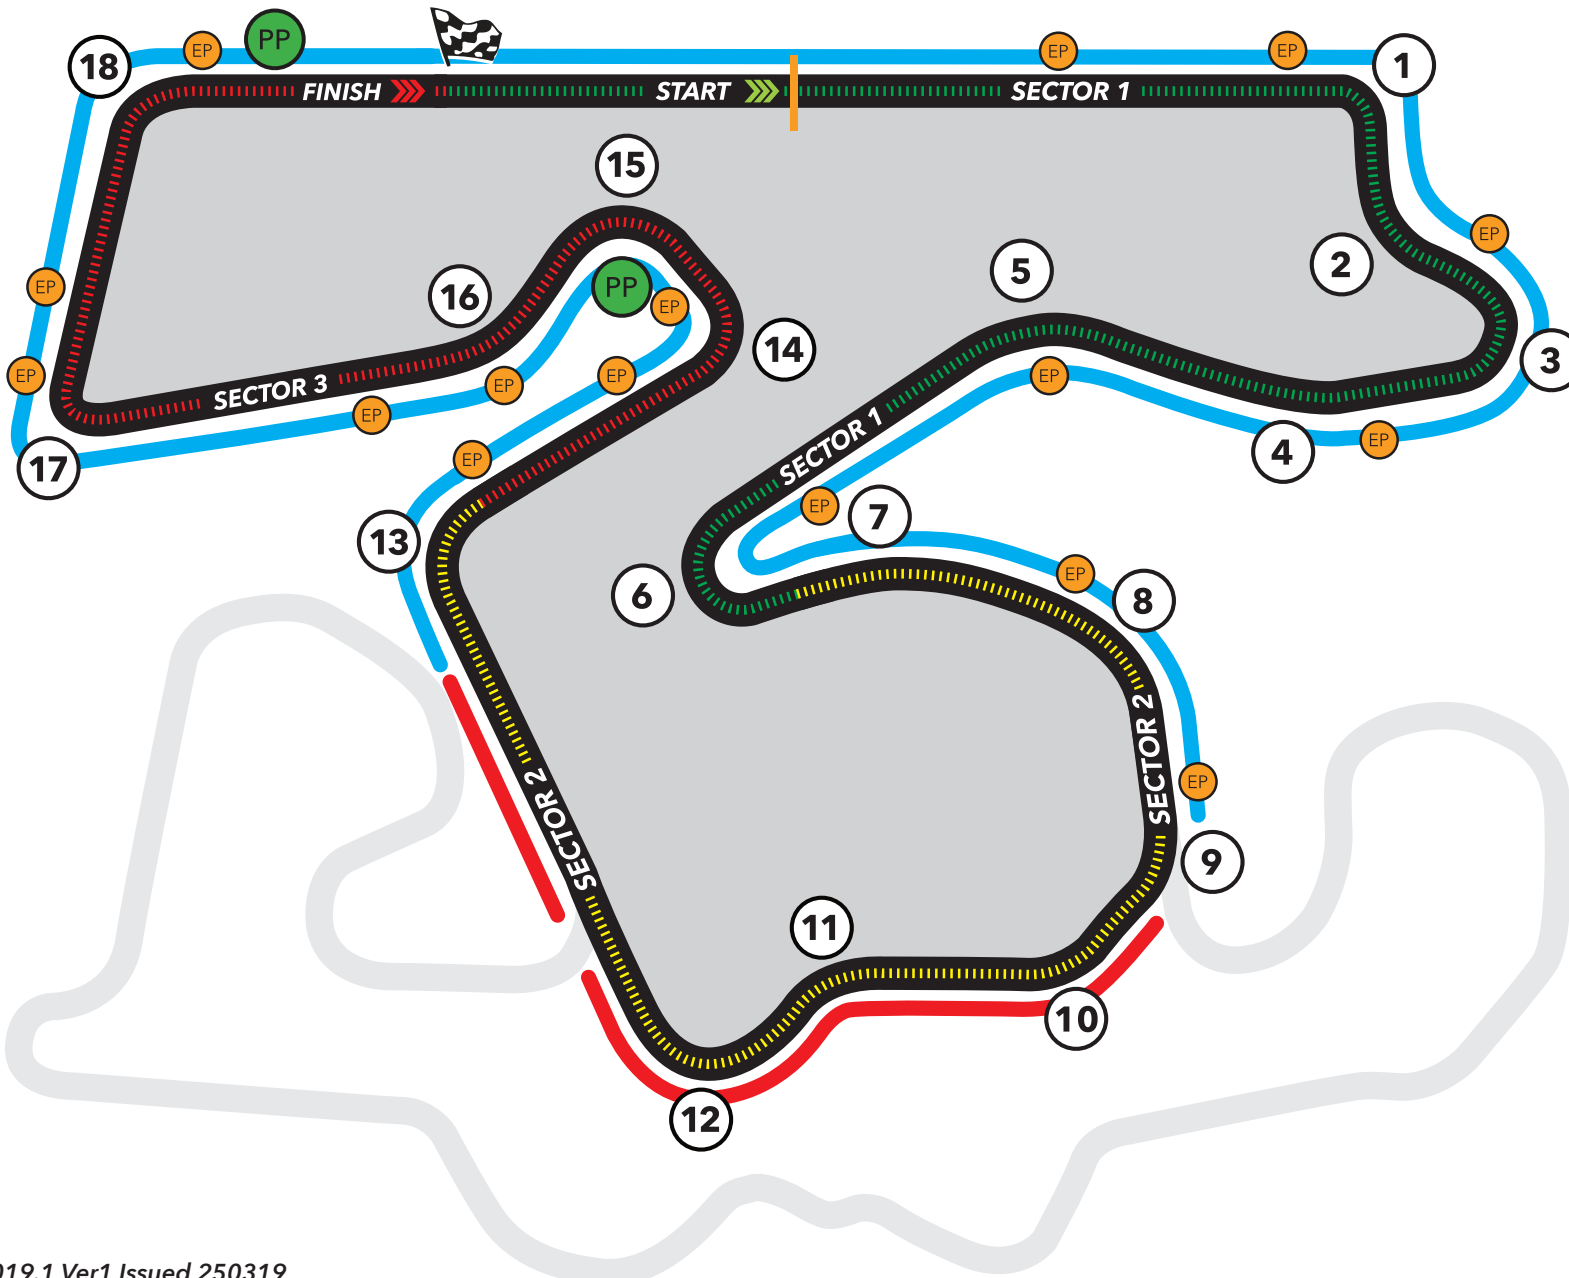

INTERNATIONAL CIRCUIT 4.95KM - PARTICIPANT MAP

2019

KEY

- ① Turn Number
- Sector 1
- Sector 2
- Sector 3
- Restricted Access Area
- Permitted Access
- PP Photographer Point
- EP Circuit Exit Points

PHOTOGRAPHER INSTRUCTIONS:

- Photographers must always wear an authorised photographer's hi visibility vest at all times whilst taking photos. These vest must not be Red or Yellow in colour.
- Photographers access to pit lane and/or signalling wall is at the discretion of the Organisers.
- The Photographer Points indicate where the debris fence has been modified to assist Photographers.
- Circuit Exit Points, available to assist Photographers, but in an emergency situation to keep clear all times.